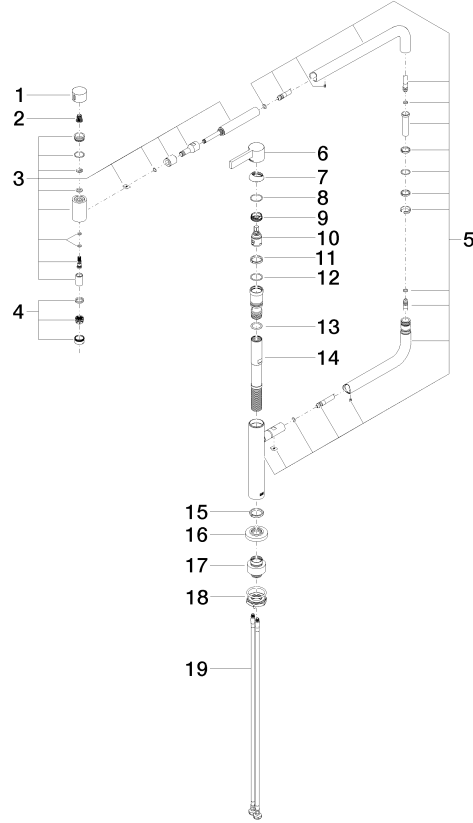

33 845 875

- 552mm projection
- pivotable spout 360°
- air-enriched flow
- height of mixer 372 mm
- height up to aerator 290 mm
- rosette 55 mm
- hole diameter 30 mm
- max. flow 8 l/min at 3 bar flow pressure
- lead-free
- This product can help a building meet the requirements of Green Building Rating Systems, e.g. LEED®, BREEAM®, DGNB

	Chrome	33 845 875-00
	Brushed Platinum	33 845 875-06
	Platinum	33 845 875-08
	Durabross (23kt Gold)	33 845 875-09
	Dark Chrome	33 845 875-19
	Brushed Durabross (23kt Gold)	33 845 875-28
	Brushed Champagne (22kt Gold)	33 845 875-46
	Champagne (22kt Gold)	33 845 875-47
	Brushed Chrome	33 845 875-93
	Brushed Dark Platinum	33 845 875-99

Recommended miscellaneous

**Strainer waste with control handle - Chrome** 10 710 970-00

Recommended miscellaneous

**Dispenser with rosette - Chrome** 82 444 970-00

33 845 875

### Spare parts list

No.	Item Number	Name	Quantity used	Delivery time
1	09 20 62 025-00	handle	1	10
2	90 12 12 002 00 90	fixing cap	1	2
3	90 19 87 001 00-00	spout	1	10
4	90 23 01 026 07-00	aerator	1	10
5	90 28 22 257 00-00	joint	1	10
6	90 20 87 004 00-00	handle	1	10
7	09 28 30 013-00	cover	1	10
8	09 14 10 091 90	seal	1	2
9	09 24 04 266 90	nut	1	2
10	90 15 05 042 00 90	cartridge	1	2
11	09 28 10 156 90	ring	1	2
12	90 14 10 063 00 90	seal	1	2
13	09 14 10 081 90	seal	1	2
14	09 30 01 126 90	connection	1	2
15	09 28 10 159 90	ring	1	2
16	09 27 87 033-00	rosette	1	10
17	12 845 970 90	Extension set -	1	2
18	04 30 11 085 87 90	fixing set	1	2
19	04 30 04 101 00 90	hose	2	2